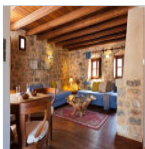

NEARBY HOTELS WITH AVAILABILITY:

Kyrimai Hotel
New
From $175