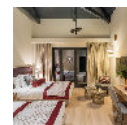

SUPERIOR DELUXE ROOM WITH TREATMENT

- Fits 2 people
- 2 Single Beds or 1 King Bed
- 430 ft²/40 m².