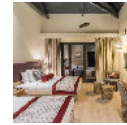

SUPERIOR DELUXE ROOM

- Fits 2 people
- 2 Single Beds or 1 King Bed
- 40 ft²/3 m².

[AMENITIES](#)

Check Prices