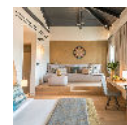

EUPHORIA JUNIOR SUITE

- Fits 2 people
- 2 Single Beds or 1 King Bed
- 570 ft²/53 m².